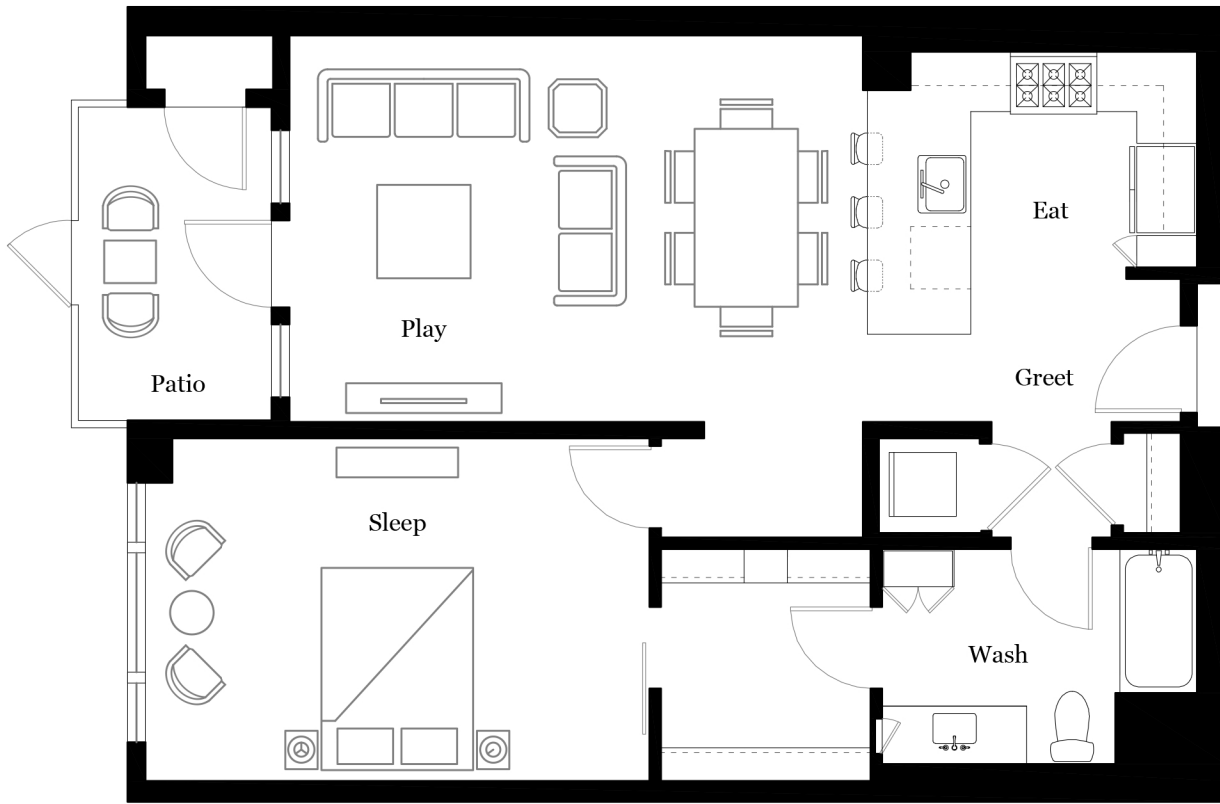

HAYWARD PARK

1 Bedroom, 1 Bath
911 SQ FT

FLOOR PLAN

All dimensions and square footages are approximate and subject to construction variances and may vary from floor to floor. Features and finishes are subject to change.