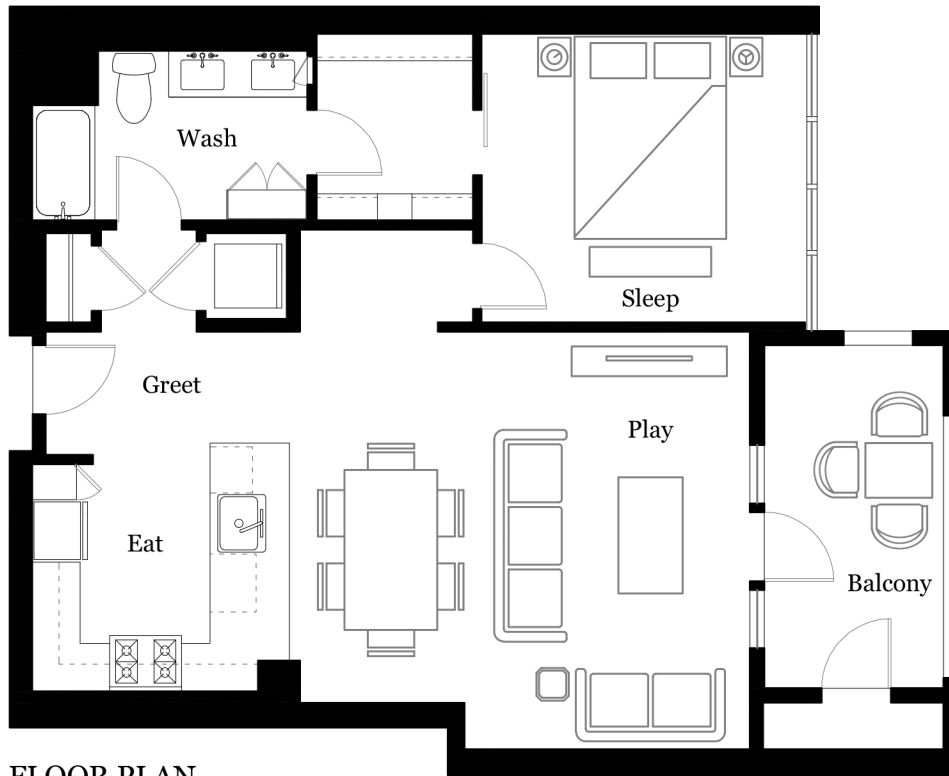

BAYWOOD

1 Bedroom, 1 Bath
1,006 SQ FT

FLOOR PLAN

All dimensions and square footages are approximate and subject to construction variances and may vary from floor to floor. Features and finishes are subject to change.